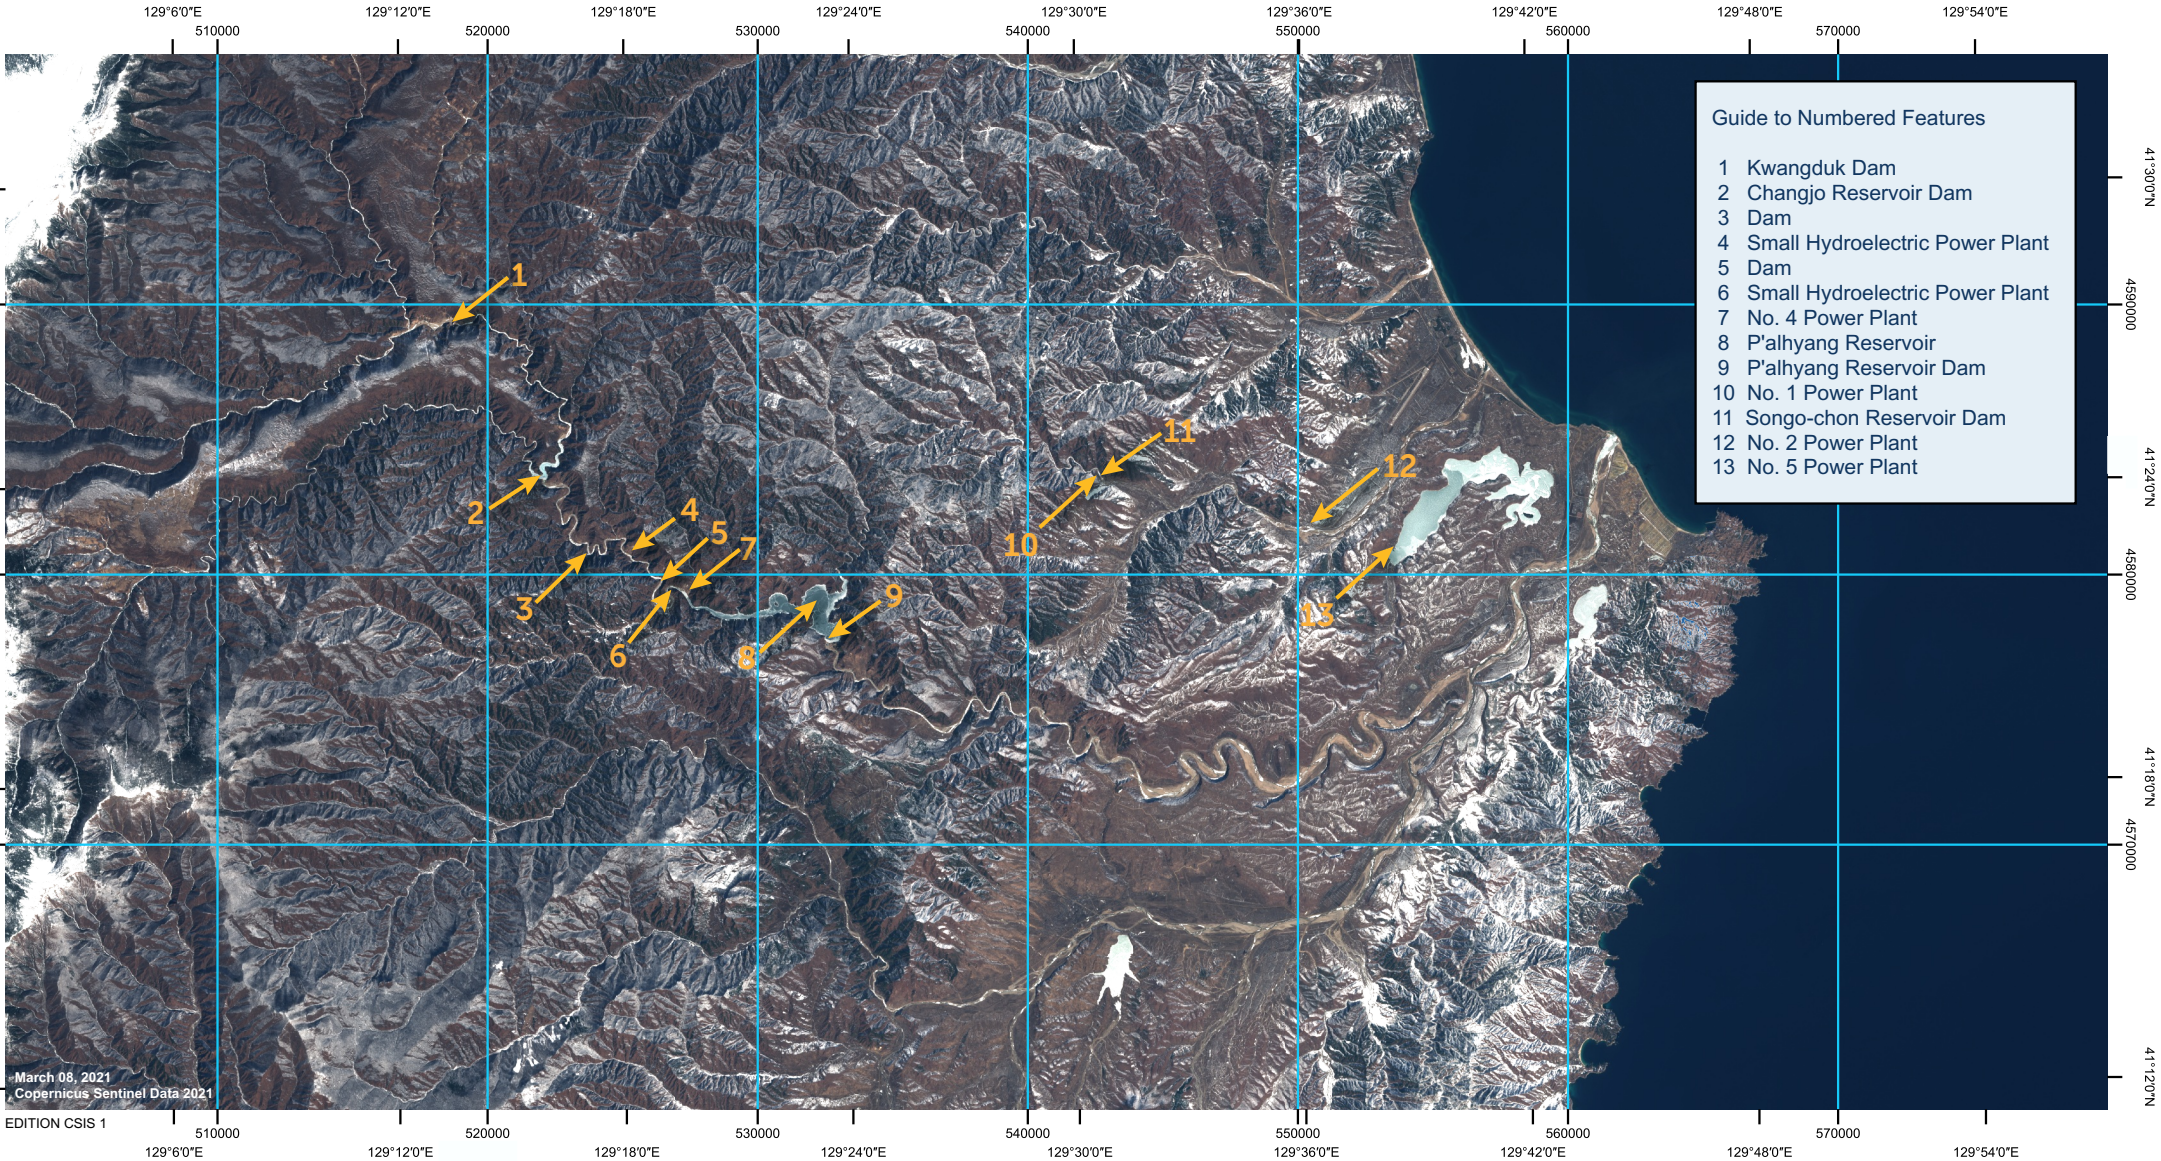

ORANGCHON 어랑촌

Guide to Numbered Features

- 1 Kwangduk Dam
- 2 Changjo Reservoir Dam
- 3 Dam
- 4 Small Hydroelectric Power Plant
- 5 Dam
- 6 Small Hydroelectric Power Plant
- 7 No. 4 Power Plant
- 8 P'alhyang Reservoir
- 9 P'alhyang Reservoir Dam
- 10 No. 1 Power Plant
- 11 Songo-chon Reservoir Dam
- 12 No. 2 Power Plant
- 13 No. 5 Power Plant

March 08, 2021
Copernicus Sentinel Data 2021

LOCATION:
Orangchon,
Hamgyong-namdo,
North Korea

COORDINATES:
41.395046 129.445014

DATE OF IMAGERY:
March 08, 2021
Copernicus Sentinel Data 2021